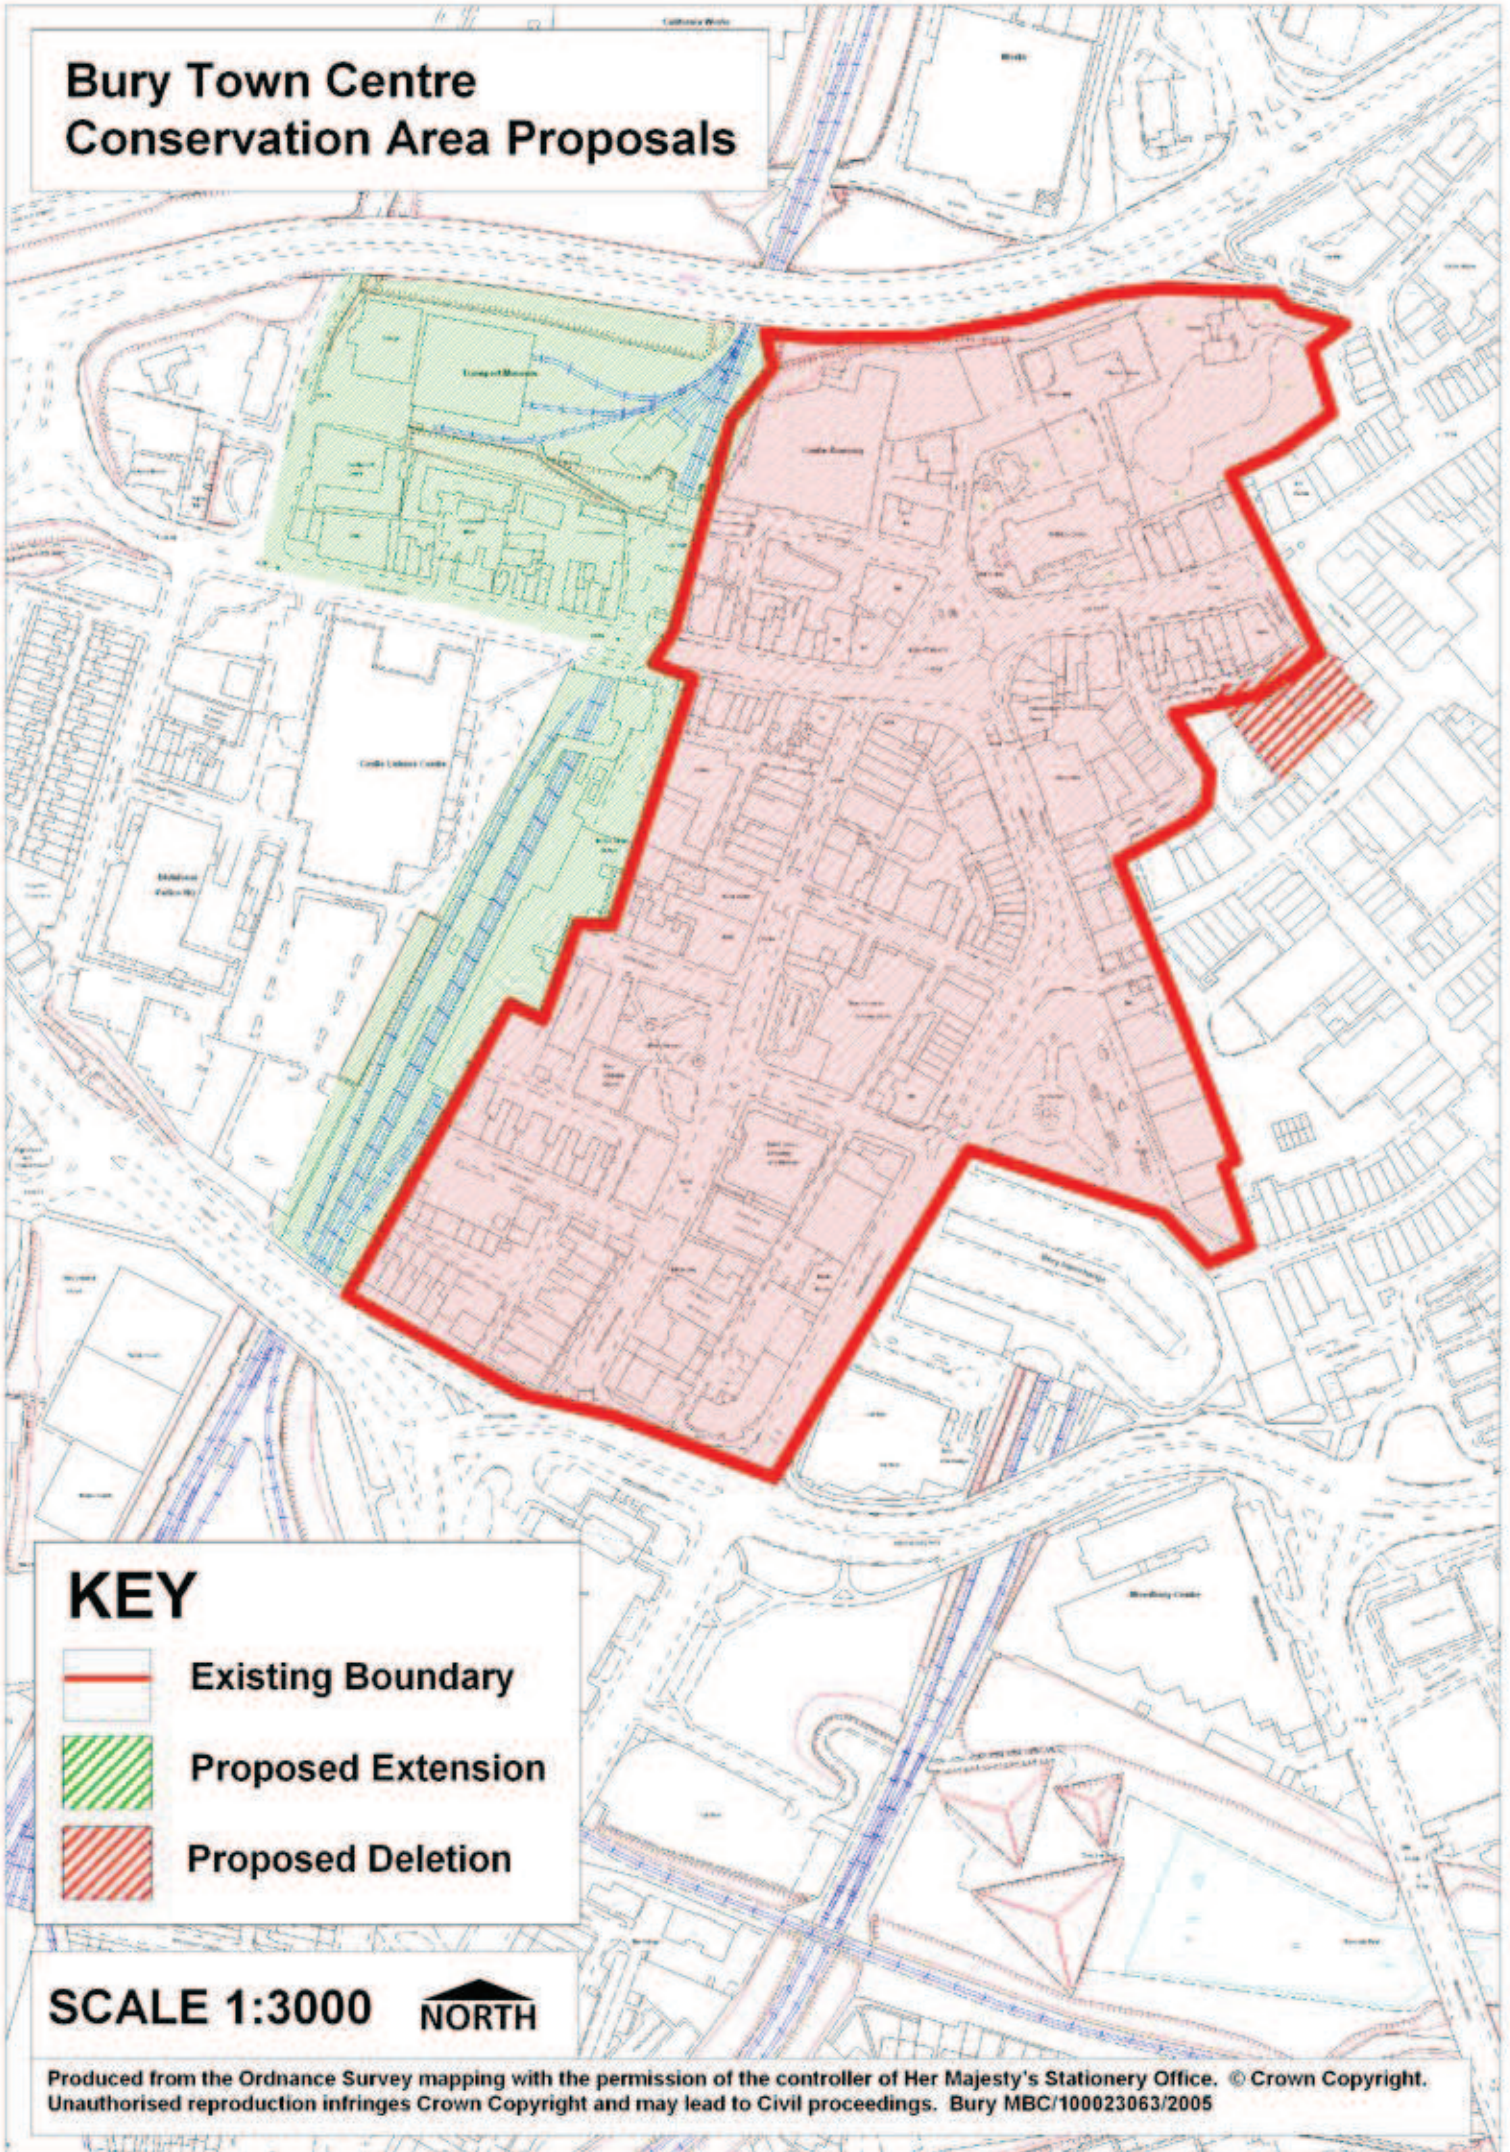

Bury Town Centre Conservation Area Proposals

KEY

-  Existing Boundary
-  Proposed Extension
-  Proposed Deletion

SCALE 1:3000  NORTH